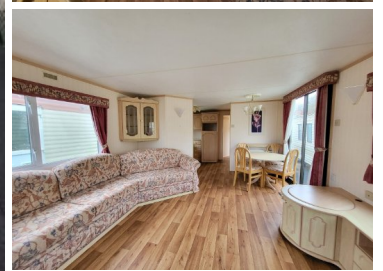

Salisbury Caravans Ltd - Lincolnshire Branch

18a Enterprise Park
Pride Park Way
Sleaford
Lincs, NG34 8GL

A Willerby Lyndhurst 1999 model in very good condition 37 X 12, 2 bedrooms, double glazed and gas central heating FREE UK DELIVERY Viewings available 7 days a week from 9 to 5pm Post code NG34 8GL CALL 01529 306098 for more information Transportation. We offer free uk delivery That includes the following Delivering the static caravan to a safe position to do so. This doesn't include siting the caravan And positioning with a 4x4 that is an extra Charge of £350 to £500 depending on the location of the property or site in question We don't offer a craning service This is something you need to sort out As a customer before delivery can be made to your selected area If your ensure of the access of your Property we offer a site survey service At an extra charge of £150 this includes One of are siting team coming to view Your access and area where the caravan Needs to be delivered and positioned If you buy a caravan from us You get the £150 site survey taken off...

Call:01529 306098 | www.salisburycaravans-lincs.co.uk