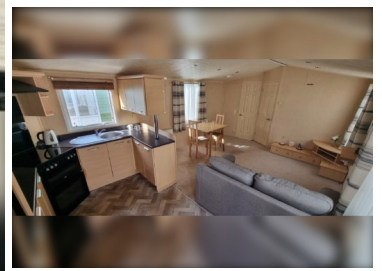

**Salisbury Caravans Ltd -
Lincolnshire Branch**

18a Enterprise Park
Pride Park Way
Sleaford
Lincs, NG34 8GL

A Willerby Winchester 38x12 2bed 2007 model DG/CH - Gas run, in very good condition - central lounge. Call 01529 306098 Postcode NG34 8GL. FREE UK WIDE TRANSPORT OPEN 7 DAYS A WEEK.

Call:01529 306098 | www.salisburycaravans-lincs.co.uk