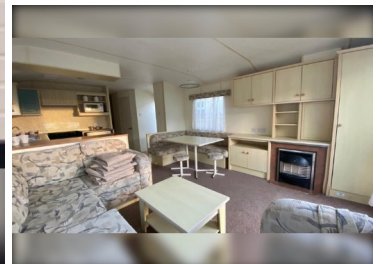

Salisbury Caravans Ltd - Lincolnshire Branch

18a Enterprise Park
Pride Park Way
Sleaford
Lincs, NG34 8GL

A Atlas Lakeland 35x12 3bed 2007 model - Gas run in very good condition. Call 01529 306098 Postcode NG34 8GL. FREE UK WIDE TRANSPORT OPEN 7 DAYS A WEEK.

Call:01529 306098 | www.salisburycaravans-lincs.co.uk