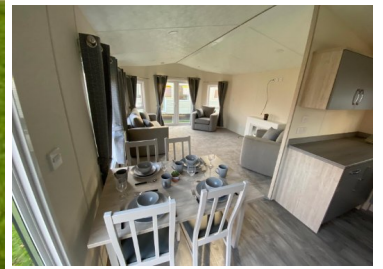

## Salisbury Caravans Ltd - Lincolnshire Branch

18a Enterprise Park  
Pride Park Way  
Sleaford  
Lincolnshire, NG34 8GL

A Delta Langford 2021 model BRAND NEW 40ft x 13ft, 2 bedrooms with double glazing and gas central heating, gas run, front patio doors, full size bath. Call 01529 306098 Postcode NG34 8GL FREE UK WIDE TRANSPORT OPEN 7 DAYS A WEEK Transportation. We offer free UK delivery that includes the following: Delivering the static caravan to a safe position to do so. This doesn't include siting the caravan and positioning with a 4x4 that is an extra charge of £350 to £500 depending on the location of the property or site in question. We don't offer a craning service. This is something you need to sort out as a customer before delivery can be made to your selected area. If you ensure the access of your property, we offer a site survey service at an extra charge of £150. This includes one of our siting team coming to view your access and area where the caravan needs to be delivered and positioned. If you buy a caravan from us, you get the £150 site survey taken off the price.